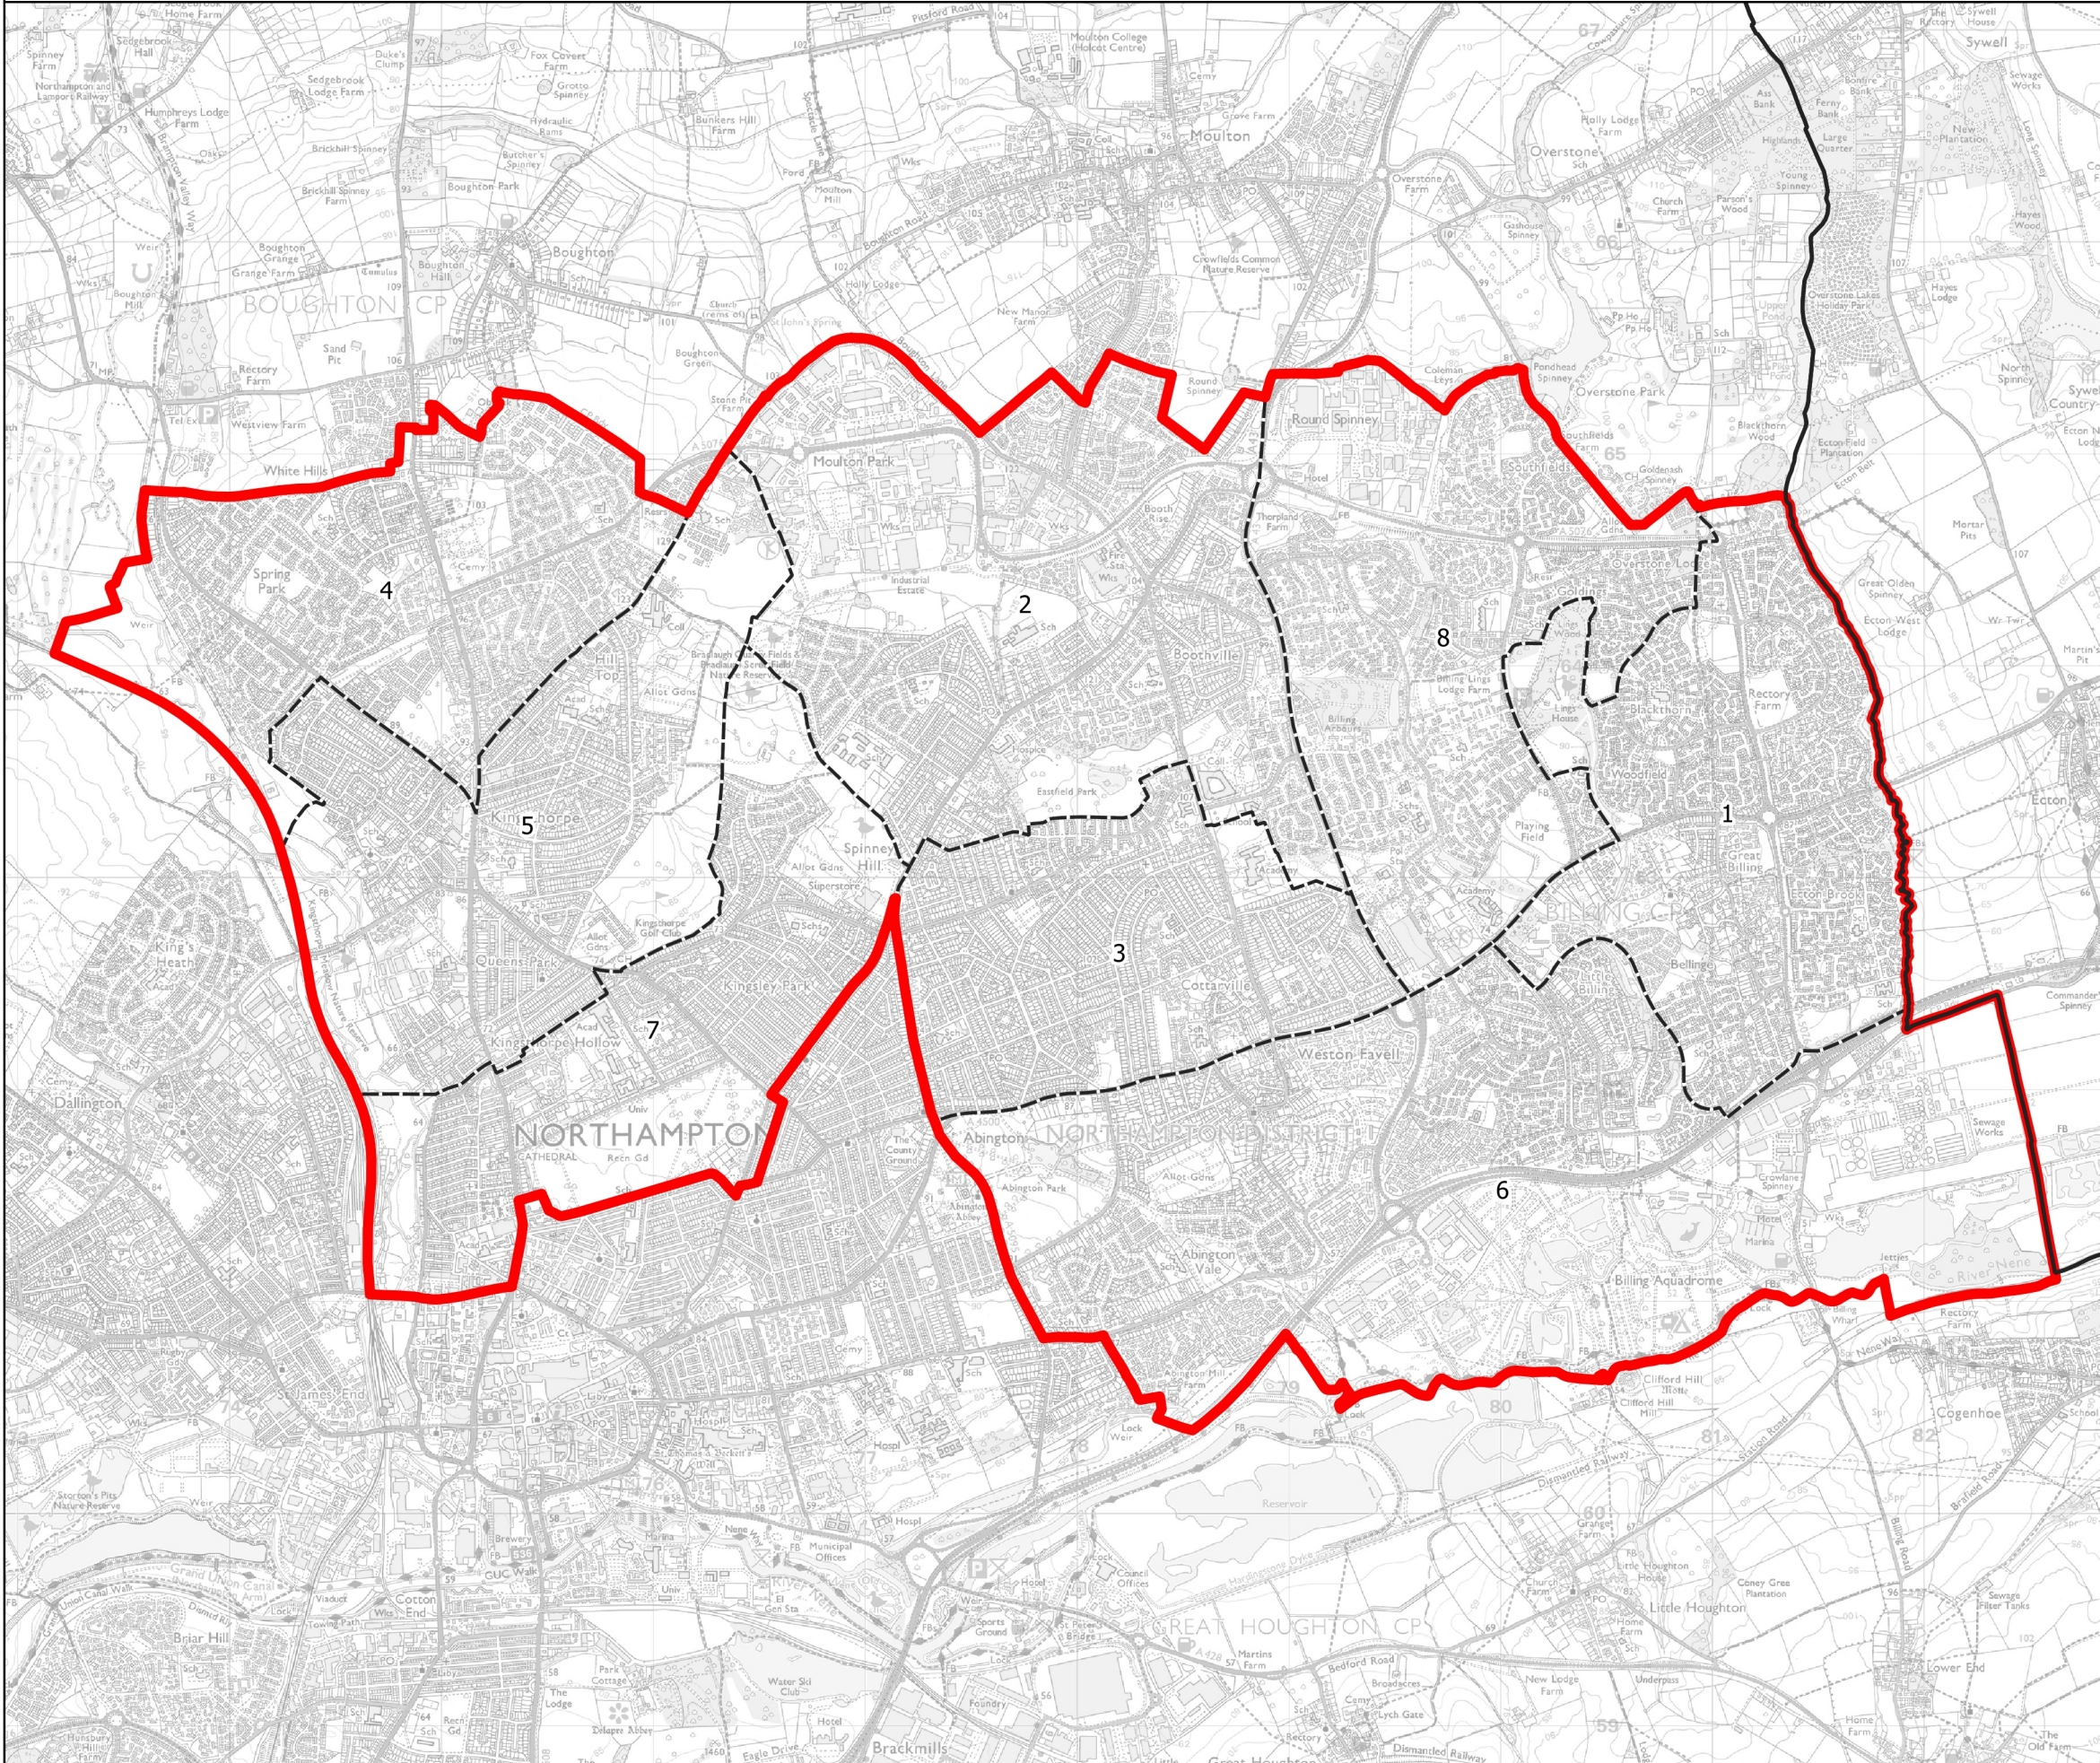

# Boundary Commission for England - Initial Proposals for the East Midlands Region

## Northampton North Borough Constituency - Electorate 71,214

- Wards:
- 1 Billing and Rectory Farm
  - 2 Boothville and Parklands
  - 3 Headlands
  - 4 Kingsthorpe North
  - 5 Kingsthorpe South
  - 6 Riverside Park
  - 7 St. George
  - 8 Talavera

Constituency  
 Local Authorities  
 Wards

0 0.4 0.8 km

© Crown copyright and database rights 2021 OS 100018289. You are permitted to use this data solely to enable you to respond to, or interact with, the organisation that provided you with the data. You are not permitted to copy, sub-licence, distribute or sell any of this data to third parties in any form. Third party rights to enforce the terms of this licence shall be reserved to OS.